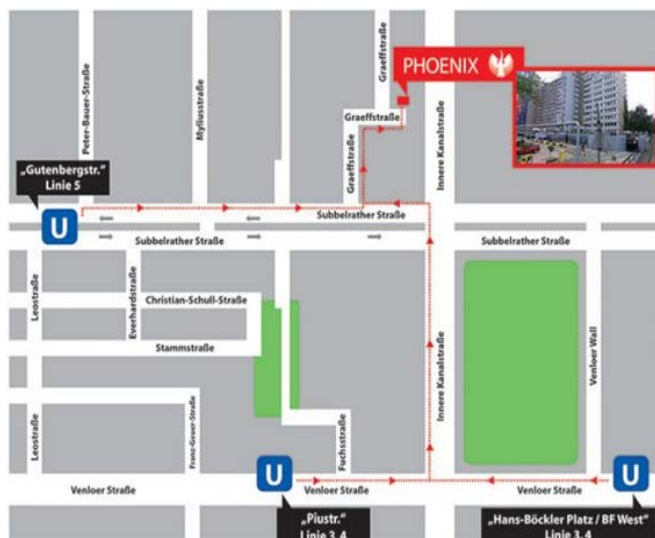

Despite recognizing those obstacles you still want to achieve job success?

You are ready to fight and engage yourself in order to reach this success?

This is the right time for you! What you need now is an experienced job pilot, a job pilot able to stand by your side and offer valuable experience and information. We are job pilots with 15 years of experience in helping migrants integrate into the German job market.

Our offer is long-term

- We offer six months long actively engaged guidance.
- We help you develop your own particular plan so you can find a permanent job.
- Our team is always there to support you and together we remove the obstacles blocking your path.
- We will support you in finding job experience, internships, learning the German language, orienting yourself in your new field of work, finding social contacts in the city of Cologne and much more.

All this is done voluntarily.

There will be absolutely no costs for you.

Join us once a week.

You don't need to know any German!

We speak your language and understand your culture.

You will feel comfortable with us.

Kompetenzzentrum
für berufliche Integration
der Zuwanderer in Köln

PHOENIX

Kompetenzzentrum PHOENIX
für berufliche Integration
der Zuwanderer in Köln

Graeffstraße 5, 8 Stock, 50823 Köln

Tel.: 0221 / 29 82 64 79

Fax: 0221 / 29 82 73 61

kompetenzzentrum@phoenix-cologne.com

www.phoenix-cologne.com

Directions

From Cologne Central Station take line 5 in the direction of „Am Butzweilerhof“ till you reach the station „Gutenbergstraße“. From there you only have to walk 5 minutes.

alternatively

From Neumarkt take line 3 in the direction of „Mengenich“ or line 4 in the direction of „Bocklemünd“ till you reach the station „Hans-Böckler Platz / BF West“ or „Piusstraße“. From there you only have to walk 5 minutes.

Diese Maßnahme ist überprüft und zertifiziert von WELL DONE Zertifizierungsgesellschaft mbH (Zertifikat Nr. 1000262) entsprechend der Forderungen des SGB III und der AZAV.