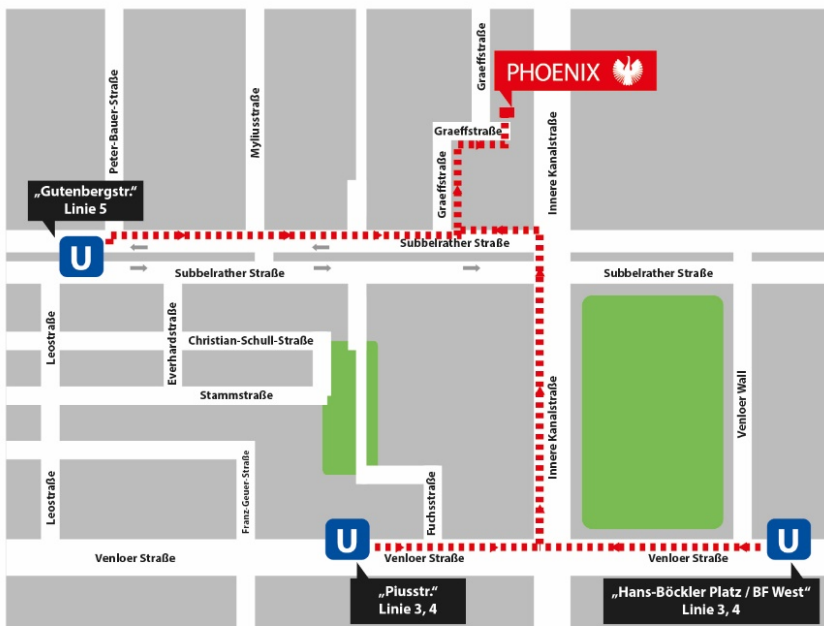

You don't need any knowledge of German!

We speak your language and understand your culture.

Directions

From Köln Hauptbahnhof take the 5 line in the direction of „Am Butzweilerhof“ till the stop „Gutenbergstraße“. 5 minutes by foot from there.

or

From Neumarkt take the 3 line in the direction of „Mengenich“ or the 4 line in the direction of „Bocklemünd“ till the stop „Hans-Böckler Platz / BF West“ or „Piusstraße“.

About 10 minutes by foot from there.